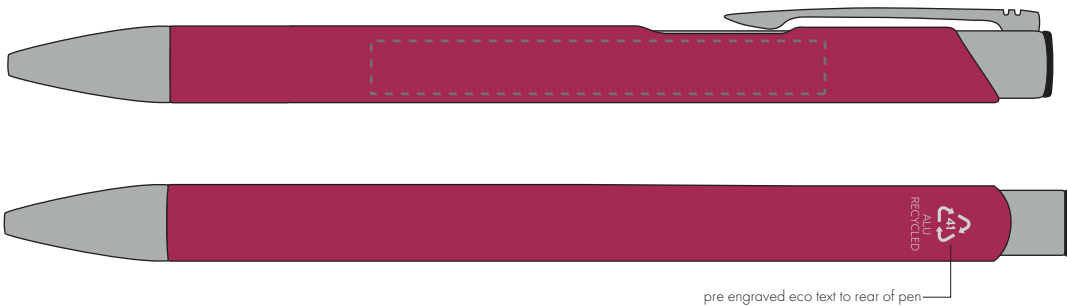

Your Ref:	Quantity:	Product Code: TPC982001
Our Ref:	Version: 1	Product Colour: PINK

PRINTING CONCERNS:

We stock this item in the following colours

**PANTONE REFERENCE(S)**
 Full colour printing

ARTWORK SCALE 100%

ARTWORK SCALE 100%
Digital Print Area:
60mm x 7mm

Product Image for visualisation
- colours may vary

The dashed line is to demonstrate print area and will not appear on your printed item

PLEASE NOTE:

- All colours including print and product are for visual purposes only and should not be regarded as the actual colour of the product and print.
- Some products may vary from batch to batch and may differ from previous orders.
- The colour and texture of a product can also have an effect on the final print colour.
- By approving this order we accept that you understand these terms.